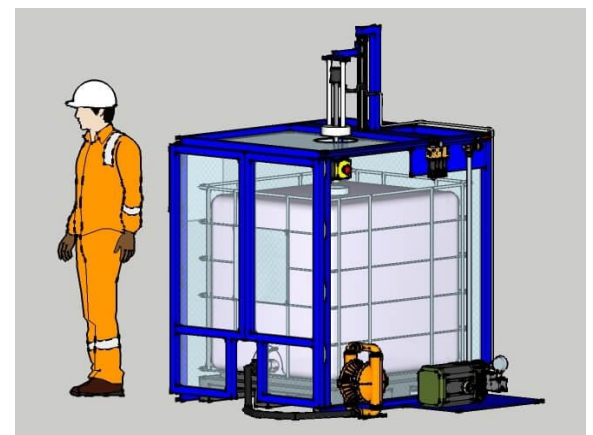

RJ-IW/1 – IBC Batch Washer

The RJ-IW/1 is a high pressure internal washer that strips contaminants from the inside of the IBC. Typically an RJ-IW/1 is used for both internal wash and rinse.

During the wash stage either uses caustic solution or aqueous detergents depending on the typical contaminants present. To ensure complete coverage an electric driven, high pressure nozzle is used. The nozzle is fitted with pencil jets which rotate 360° on both the X and Y axis, delivered at 180 BAR with a flow rate of 11L/min.

The machines can either wash with heated wash liquor or ambient liquor for the IBC or Tote cleaning operation. Usually, the ambient solution is used for water-based residues, and heated caustic liquor for non-water based residues

To reduce operating costs, as an optional extra, it is possible to add a 500L recirculating tank, allowing the wash solution to be filtered and reused.

RJ-IW/2 – IBC Batch Washer

Depending on both the contaminants present and the desired end use of the IBC it may be necessary to add an additional rinse stage to your batch IBC washer. This can be delivered through the same high pressure nozzle with either heated or ambient fresh water.

Pressure	180 BAR
Flow Rate	11L/ min
Power	2.9kW
Test Time	2 min
Test Pressure	5 min