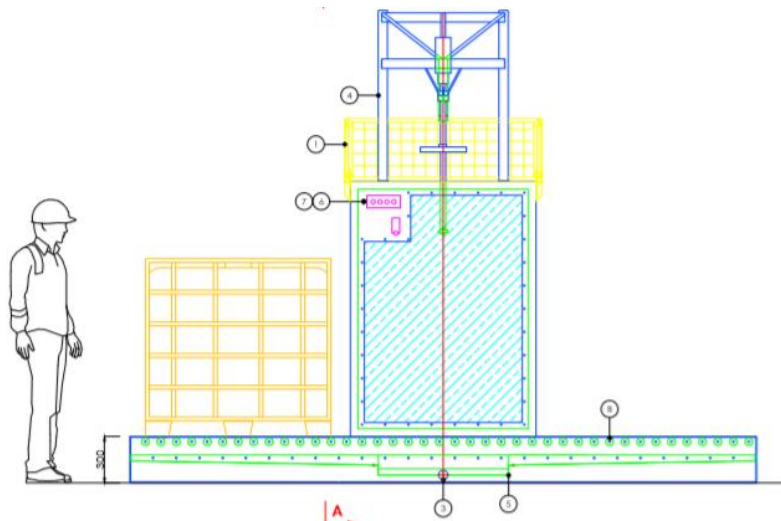

Our Products Range

- Plastic Washers
- Plastic Dryers
- Sink Float Tanks
- Granulators
- Shredders
- Feed Hoppers

Rotajet Systems Ltd.

14 Flanshaw Way
Wakefield
West Yorkshire
WF2 9LP
United Kingdom
(+44)1924 271446

Email: info@rotajet.co.uk