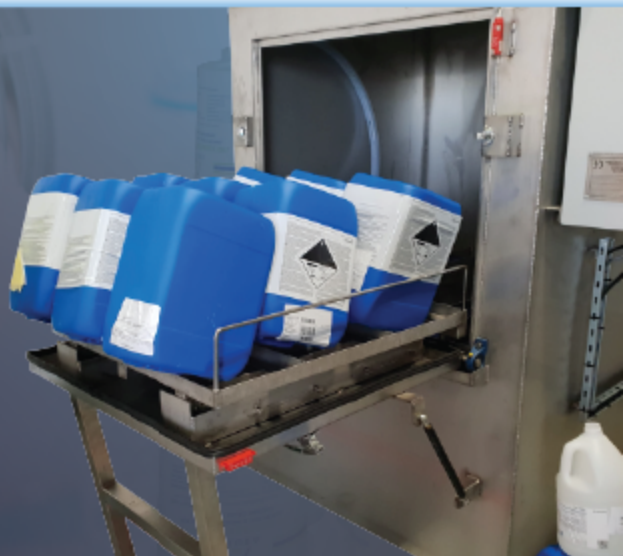

RJ-CW 9/25

Features

- Single or two-stage options
- Up to 9 containers per cycle
- 360° rotating spray nozzles
- Efficient and safe for operators

The RJ-CW 9/25 washes up to nine 25L containers in a single cycle and can be manufactured as a single or two-stage machine. This container washer consists of two sections, a wash chamber and an integrated sump.

In the two-stage design the machine utilises a chemical wash stage to remove heavy contamination through both chemical action and the physical impingement caused by the spray heads. This is then followed by a freshwater rinse to remove any remaining residues.

As the operator loads the machine each container is placed over its dedicated spray head to ensure all interior surfaces are covered, achieving an even cleaning quality throughout. Once the machine is loaded, the door is closed, and the safety interlocks are engaged. The machine is then automatically taken through a pre-programmed cycle and once complete the steam and vapours are expelled through the exhaust, assisting in the products air drying.

Throughput	20 p/hr
Height	1725 mm
Width	1560 mm
Length	2475 mm
Pump Power	4 kW
Pump Pressure	5 - 6 BAR

Side View Door Closed

Side View Door Open

Top View Door Open