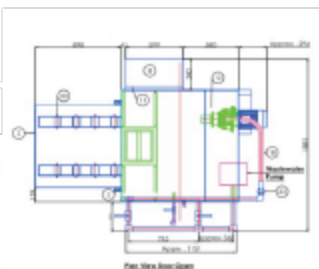

Throughput	20 p/hr
Height	1725 mm
Width	1560 mm
Length	2475 mm
Pump Power	4 kW
Pump Pressure	5 - 6 BAR

Side View Door Closed

Side View Door Open

Top View Door Open