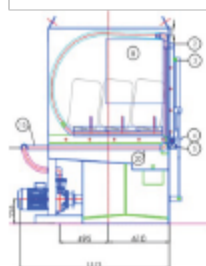

As the operator loads the machine each container is placed over its dedicated spray head to ensure all interior surfaces are covered, achieving an even cleaning quality throughout. Once the machine is loaded, the door is closed, and the safety interlocks are engaged. The machine is then automatically taken through a pre-programmed cycle and once complete the steam and vapours are expelled through the exhaust, assisting in the products air drying.

Throughput	20 p/hr
Height	1725 mm
Width	1560 mm
Length	2475 mm
Pump Power	4 kW
Pump Pressure	5 - 6 BAR

Side View Door Closed

Side View Door Open

Top View Door Open