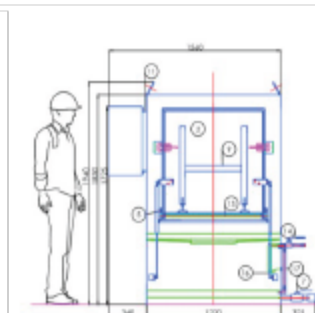

As the operator loads the machine each container is placed over its dedicated spray head to ensure all interior surfaces are covered, achieving an even cleaning quality throughout. Once the machine is loaded, the door is closed, and the safety interlocks are engaged. The machine is then automatically taken through a pre-programmed cycle and once complete the steam and vapours are expelled through the exhaust, assisting in the products air drying.

Throughput	20 p/hr
Height	1725 mm
Width	1560 mm
Length	2475 mm
Pump Power	4 kW
Pump Pressure	5 - 6 BAR

Side View Door Closed

Side View Door Open

Top View Door Open