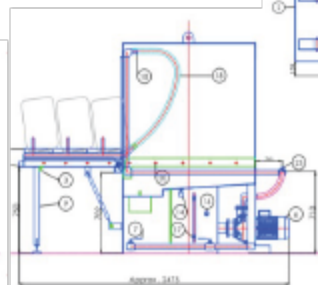

Throughput	20 p/hr
Height	1725 mm
Width	1560 mm
Length	2475 mm
Pump Power	4 kW
Pump Pressure	5 - 6 BAR

Side View Door Closed

Side View Door Open

Top View Door Open